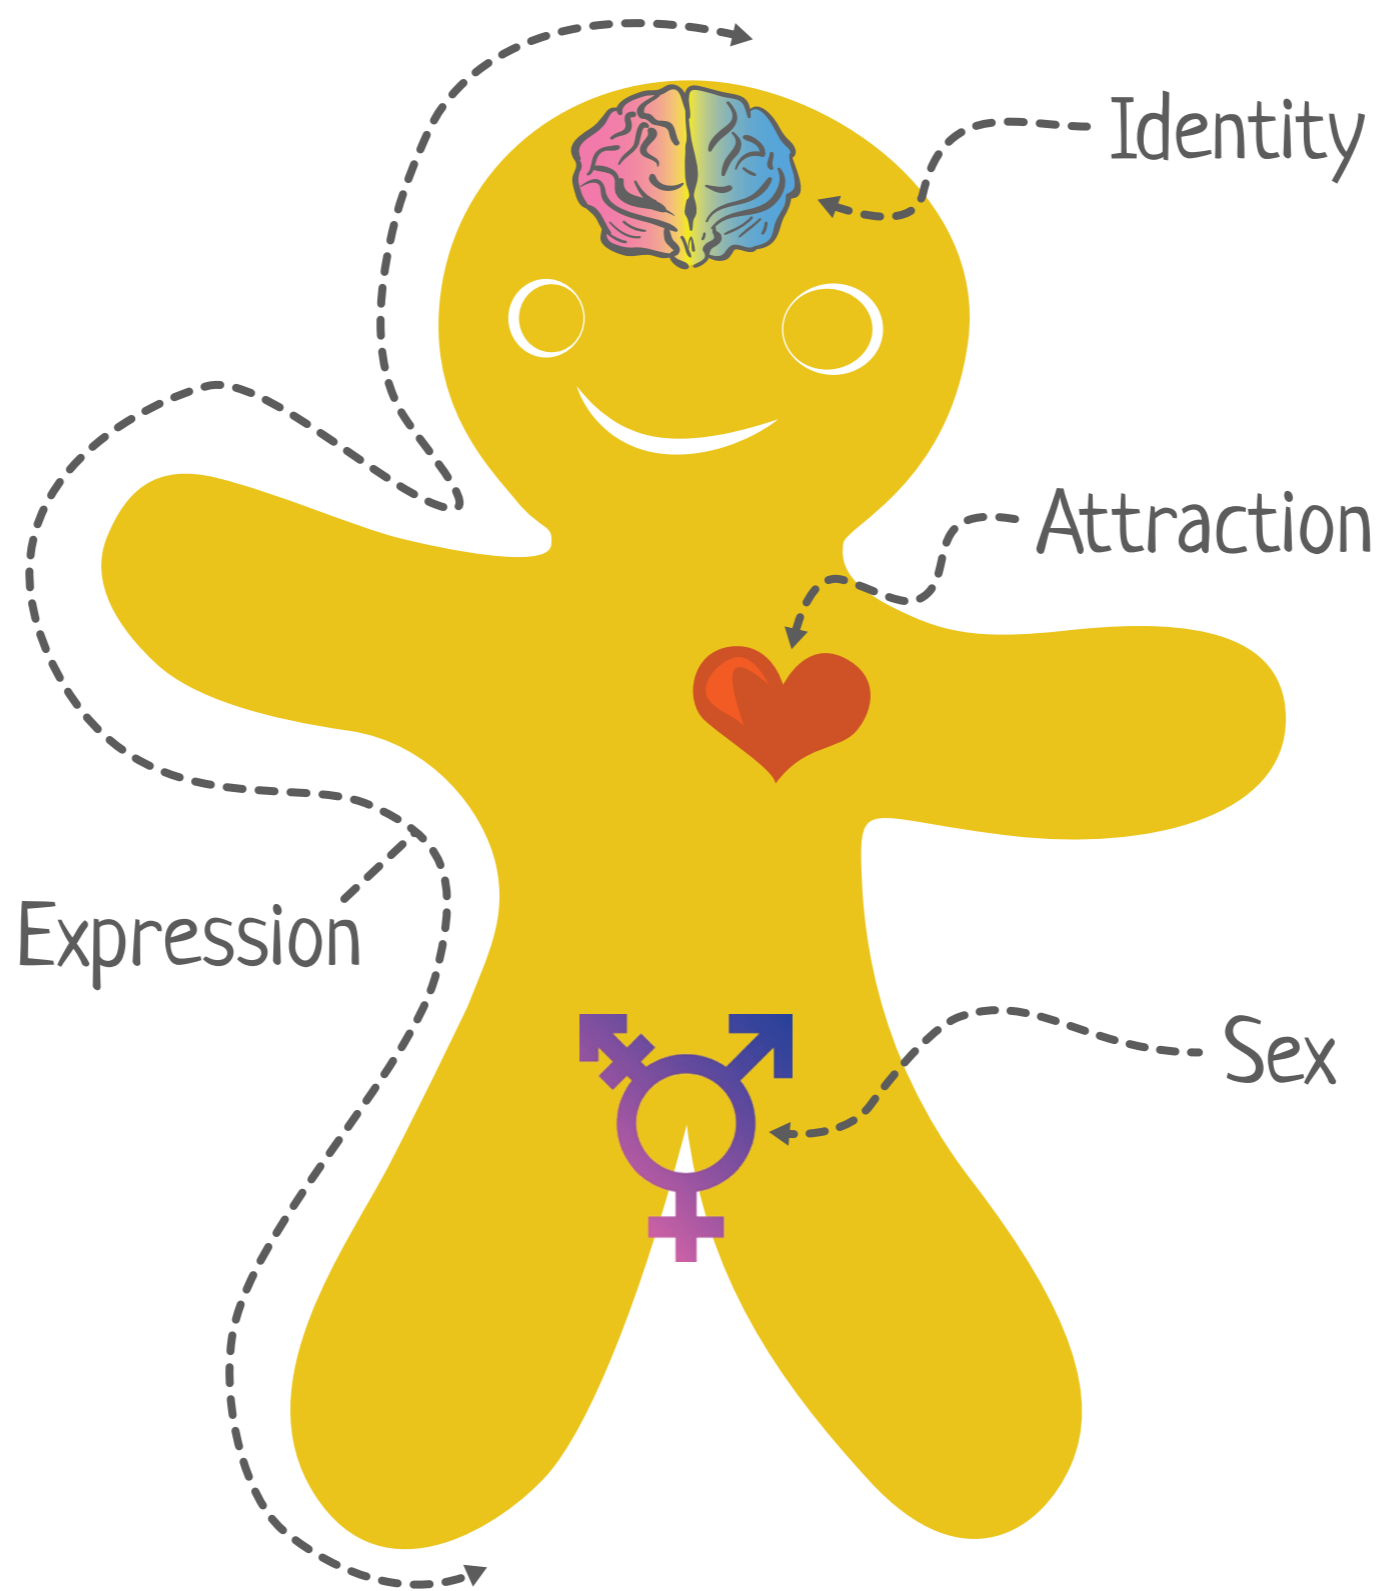

The Genderbread Person v4 by its pronounced METROsexual.com

⊘ means a lack of what's on the right side

Gender Identity

- ⊘ → Woman-ness
- ⊘ → Man-ness

Gender Expression

- ⊘ → Femininity
- ⊘ → Masculinity

Anatomical Sex

- ⊘ → Female-ness
- ⊘ → Male-ness

Identity ≠ Expression ≠ Sex
Gender ≠ Sexual Orientation

Sex Assigned At Birth
 Female Intersex Male

- ### Sexually Attracted to... and/or (a/o)
- ⊘ → Women a/o Feminine a/o Female People
 - ⊘ → Men a/o Masculine a/o Male People

- ### Romantically Attracted to...
- ⊘ → Women a/o Feminine a/o Female People
 - ⊘ → Men a/o Masculine a/o Male People